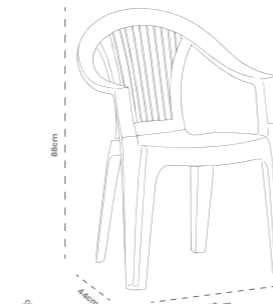

20'DC: 500 piece

40'HC: 1150 piece

100 M3 TIR: 1450 piece