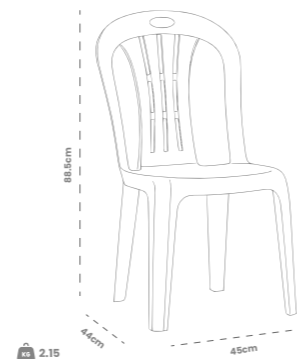

The Ege Chair is a practical seating solution that blends in with any environment with its simple and classic design and offers space-efficient armrestless design. Made from 100% polypropylene using a single-piece injection molding process, it is suitable for both indoor and outdoor use thanks to its UV, impact, and scratch resistance. Its spacious seating and ergonomic shape ensure comfort, while its stackability makes it easy to transport and store. With its variety of colors, the Ege is the ideal choice for those seeking an affordable and durable outdoor chair.

The Tiffany Children's Chair stands out with its special design that adapts classic lines to children's ergonomics. Manufactured from 100% polypropylene using a single-piece injection molding method, this model offers high resistance to UV rays, impacts, and scratches. Its lightweight and stackable design makes it easy to transport and store. With its color options, Tiffany adapts to any environment, offering both aesthetic and safety for use indoors and outdoors. It's an ideal choice for events, birthday parties, and nursery spaces.