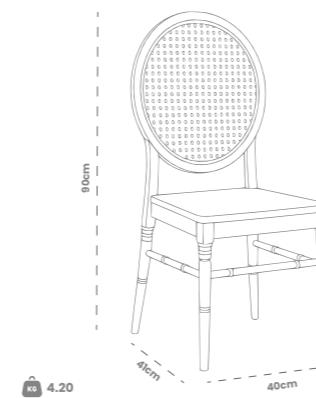

- 20'DC: 495 piece
- 40'HC: 1140 piece
- 100 M3 TIR: 1728 piece