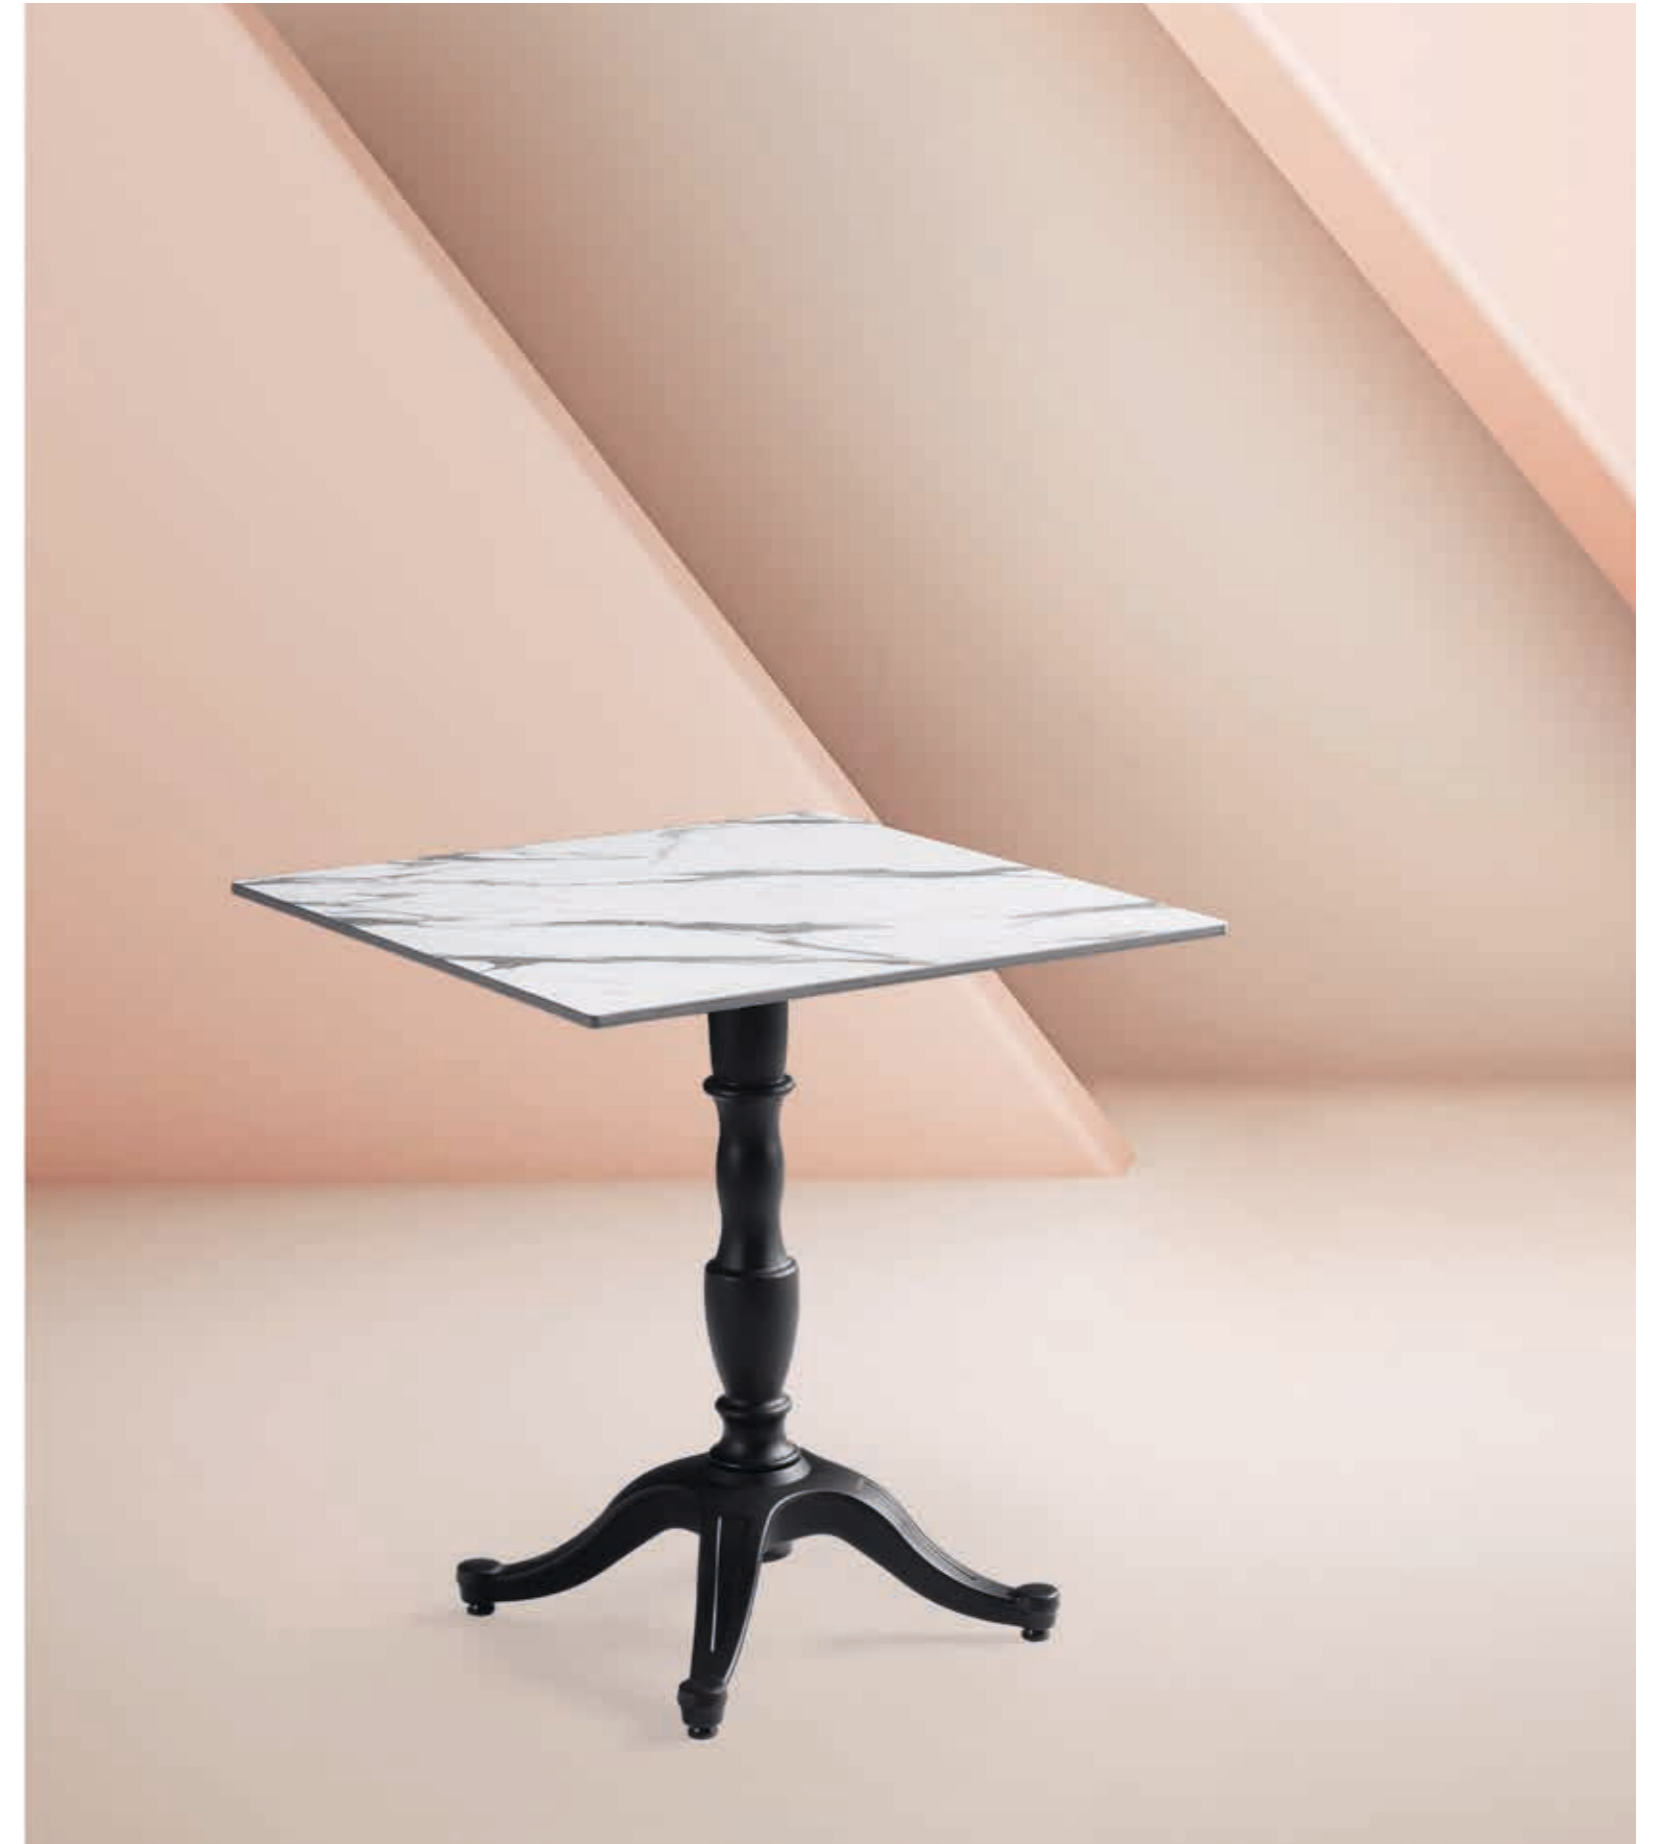

| Parle Plastic Tables

||G/W: 140 D/D: 80 Y/H: 70 📦 9.40

📦 9.40

The Parle Folding Plastic Table sets a new standard for modern use in both indoor and outdoor spaces with its elegant design and high functionality. Made from 100% polypropylene, the table offers superior resistance to UV rays, impacts, and scratches, while its foldable structure ensures space efficiency. Easily portable, practical, and durable, it offers an ideal solution for both everyday use and special events. Combining elegance and functionality, Parle offers an aesthetically pleasing and durable table alternative for premium spaces.

| TABLE LEGS