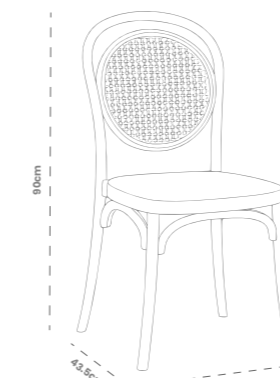

| Sera Chair

YELLOW WHITE ORANGE RED BEIGE

GREEN BLUE BLACK BROWN ANTHRACITE

The Sera Chair, with its iconic hazeran detail on the back and elegant form, is both an aesthetic and functional outdoor solution. Manufactured from 100% polypropylene using a single-piece injection molding method, this model offers high resistance to UV rays, impacts, and scratches. Its ergonomic seating and stackable design ensure maximum efficiency for both the user and the business. Available in a variety of colors, the Sera is a stylish addition to cafes, restaurants, terraces, and social spaces.