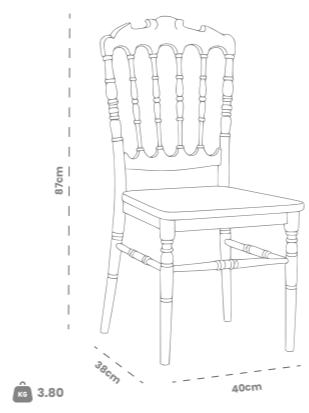

- Nature Friendly
- Easy to Clean
- No Assembly Required
- Stackable
- UV-Added Paint
- Hot-Cold Resistance
- Impact Resistant
- Indoor/Outdoor Use
- Not Affected by Water

The Gamos Wedding Chair, with its elegantly crafted backrest, combines classic lines with modern technology. Manufactured from 100% polypropylene using a single-piece injection molding method, this model offers high resistance to impacts, scratches, and UV rays. Ideal for both indoor and outdoor use, the Gamos blends functionality with aesthetics with its comfortable seating and stackable structure. It offers both elegance and durability.

- 20' DC: 545 piece
- 40' HC: 1250 piece
- 100 M3 TIR: 1728 piece