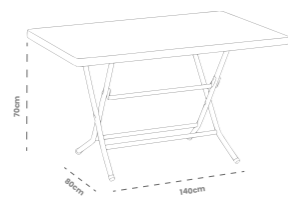

| Parle Plastic Tables

||G/W: 140 D/D: 80 Y/H: 70 📦 9.40

📦 9.40

The Parle Folding Plastic Table sets a new standard for modern use in both indoor and outdoor spaces with its elegant design and high functionality. Made from 100% polypropylene, the table offers superior resistance to UV rays, impacts, and scratches, while its foldable structure ensures space efficiency. Easily portable, practical, and durable, it offers an ideal solution for both everyday use and special events. Combining elegance and functionality, Parle offers an aesthetically pleasing and durable table alternative for premium spaces.