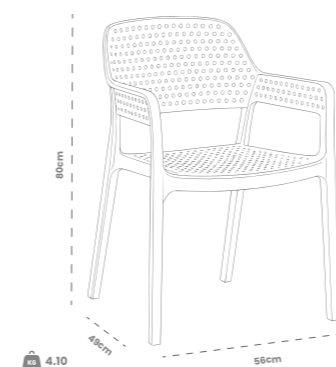

4.20

20'DC: 545 piece

40'HC: 1250 piece

100 M3 TIR: 1728 piece

| OUTDOOR CHAIRS

| Hawai Chair

- 
Nature Friendly
- 
Easy to Clean
- 
No Assembly Required
- 
Stackable
- 
UV-Added Paint
- 
Hot-Cold Resistance
- 
Impact Resistant
- 
Indoor/Outdoor Use
- 
Not Affected by Water

20'DC: 415 piece

40'HC: 950 piece

100 M3 TIR: 1400 piece

| Tokyo Chair

BLACK

BROWN

WHITE

The Tokyo Chair offers a powerful solution for contemporary spaces with its modern design and material compatibility. Its transparent polycarbonate back enhances its aesthetic appeal, while its polypropylene body and seat provide high resistance to impacts, scratches, and UV rays. Designed for indoor and outdoor use, the Tokyo chair's stackable design simplifies logistics and storage. It's an ideal choice for cafes, restaurants, hotels, and outdoor projects. Developed for professional users seeking both design and functionality, it's a perfect fit.