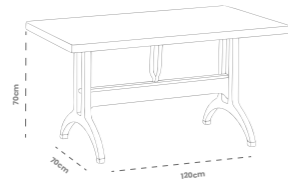

| Zeus Plastic Tables

||G/W: 120 D/D: 70 Y/H: 70 📦 8.15

📦 8.15

The Zeus Fixed Plastic Table, with its timeless lines, offers a stylish solution for both indoor and outdoor spaces with its classic design and robust structure. Made from 100% polypropylene, the table offers superior resistance to UV rays, impacts, and scratches, maintaining its original shape for many years. With its robust construction and wide range of uses, Zeus combines comfort with aesthetics, making it a trusted choice for hotels, cafes, restaurants, and garden projects. With its durability and timeless presence, it's a special table option that combines luxury with simple elegance.