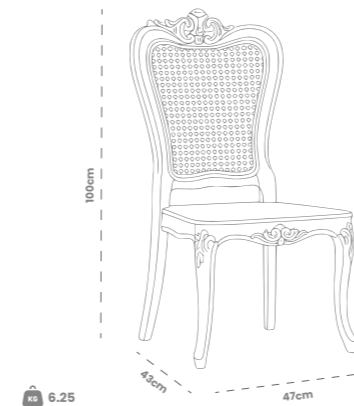

WHITE

GOLD

BLACK

PEARL

SILVER

The Banat Wedding Chair, with its striking aesthetic design, adds a touch of elegance to any reception with its elegant hazeran pattern and rose motifs on the back. Made of polypropylene, this model is suitable for both indoor and outdoor use thanks to its UV-resistant construction. Its lightweight, durable, and stackable design make it both practical and practical. Banat combines classic details with modern design to create stunning ambiances.