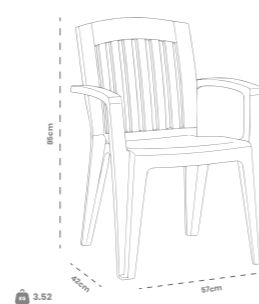

20'DC: 500 piece

40'HC: 1150 piece

100 M3 TIR: 1450 piece