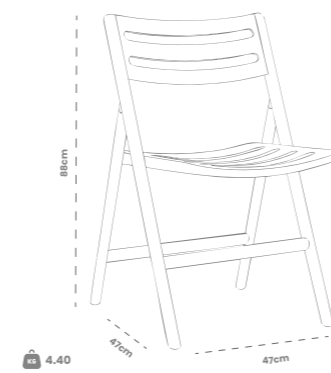

The Luca Folding Chair is a professional seating solution that prioritizes functionality with its lightweight design and foldable design. Manufactured from 100% polypropylene using injection molding, it offers high resistance to UV rays, impacts, and scratches. With a variety of color options, it complements any environment. Suitable for both indoor and outdoor spaces, Luca's stackability and easy portability make it a practical and durable choice. It's ideal for events, event spaces, and temporary seating.