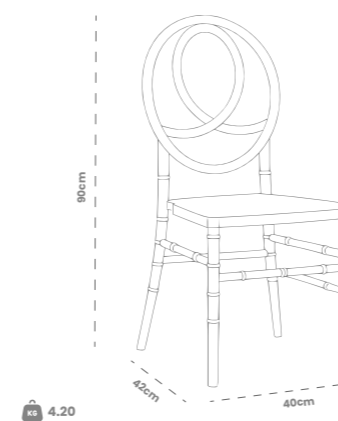

Reflecting a modern interpretation of elegance, the Venus wedding chair boasts a striking silhouette with its rounded back. Made from 100% polycarbonate, this transparent chair offers both elegance and durability. Its highly scratch- and impact-resistant structure ensures long-lasting use. Venus is an aesthetically pleasing choice, particularly for weddings, engagements, and exclusive events.

- 20'DC: 550 piece
- 40'HC: 1260 piece
- 100 M3 TIR: 1650 piece

|| G/W: 40 D/D: 42 Y/H: 90 4.20