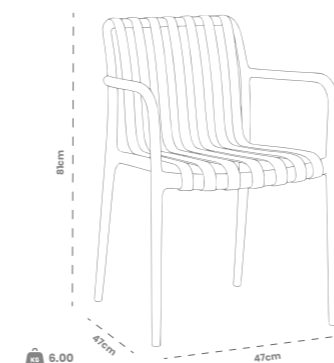

20'DC: 415 piece

40'HC: 950 piece

100 M3 TIR: 1400 piece