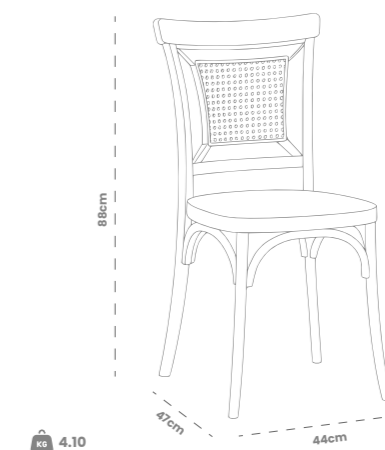

| Mayak Bar Sandalye

| Maya Bar Sandalye

BEIGE WHITE YELLOW BLACK RED ANTHRACITE

WHITE BEIGE BLACK BLUE ANTHRACITE RED

The Mayak Bar Stool adds a distinctive touch to bar and outdoor spaces with its modern lines and unique design. Manufactured from a single-piece injection molded polypropylene, this special chair offers superior resistance to UV rays, impacts, and scratches. Its perforated backrest provides a balance of maximum comfort and aesthetics, while the armrest detail enhances ease of use. Lightweight, stackable, and available in a variety of colors, the Mayak Bar Stool is an excellent choice for premium venues seeking elegance and durability.