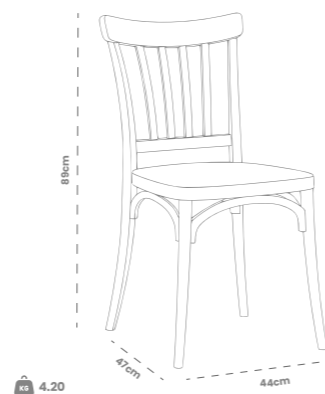

The Alba Chair, with its striped backrest and sharp lines, combines modern design with a powerful presence. Manufactured from 100% polypropylene using a single-piece injection molding method, this model offers superior resistance to UV rays, impacts, and scratches. Its ergonomic shape ensures comfort during long sessions. With its diverse color options and stackable design, the Alba is an ideal outdoor solution for cafes, restaurants, terraces, and social spaces.

The Lima Chair, with its elegant hazeran detail on the back, combines nostalgic texture with modern production techniques. Made from 100% polypropylene using a single-piece injection molding process. Its impact- and scratch-resistant surface and UV-protected structure make it suitable for both indoor and outdoor use. Its comfortable seating, diverse color options, and stackable form make it an aesthetically pleasing and functional solution for cafes, restaurants, terraces, and social spaces. Lima is a professional choice that integrates classic details into modern spaces.