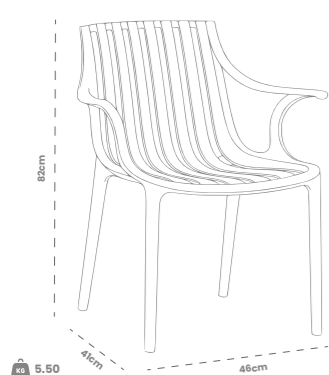

The Monaco Chair, with its dynamic design featuring modern lines, is both an aesthetic and functional outdoor solution. Made from 100% polypropylene using a single-piece injection molding process, it adapts to challenging outdoor conditions with its impact- and scratch-resistant surface and UV-protected structure. Its ergonomic armrest design offers superior seating comfort, while its stackability optimizes space utilization. The Monaco is a powerful and contemporary choice for restaurants, cafes, terraces, and social spaces.

The Monaco Outdoor Chair, with its simple lines and contemporary form, is an ideal seating solution for outdoor spaces. Manufactured from 100% polypropylene using a single-piece injection molding technology, this model offers high impact and scratch resistance. Its UV-resistant structure makes it safe for use both indoors and outdoors. Its ergonomic seating and stackable form ensure both comfort and operational efficiency. Monaco combines aesthetics and functionality for modern outdoor projects.