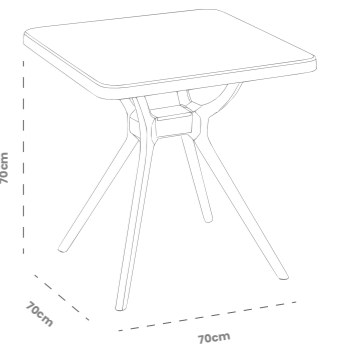

| PLASTIC TABLES

| Corto Table

||G/W: 70 D/D: 70 Y/H: 70 10.60

Standing out with its elegant and contemporary design, the Corto Plastic Table offers both elegance and functionality. Made from 100% polypropylene, this special table offers high resistance to UV rays, impacts, and scratches, promising long-lasting use both indoors and outdoors. Adding a sophisticated touch to your decor with a variety of color options, Corto's aesthetic appeal and robust construction make it an essential choice for high-end projects. Designed specifically for those seeking a luxurious table experience for gardens, terraces, cafes, and prestigious social spaces.

10.60