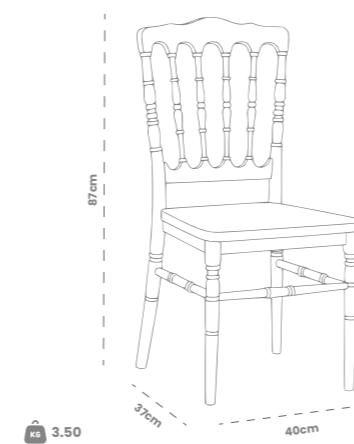

20'DC: 545 piece

40'HC: 1250 piece

100 M3 TIR: 1728 piece