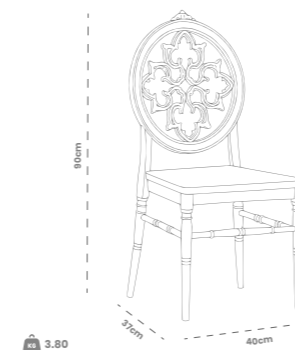

- Nature
  Friendly
- Easy to
  Clean
- No Assembly
  Required
- Stackable
- UV-Added
  Paint
- Hot-Cold
  Resistance
- Impact
  Resistant
- Indoor/Outdoor
  Use
- Not Affected
  by Water

The Nozze Wedding Chair highlights elegance with its elegantly crafted details on the rounded backrest. Its robust construction, crafted from 100% polypropylene, ensures long-lasting use. Manufactured using single-piece injection molding technology, this model is resistant to UV rays, impacts, and scratches. Suitable for both indoor and outdoor use, the Nozze's stackability makes it easy to store and transport. Combining aesthetics and functionality, this chair adds value to any event.

20'DC: 545 piece

40'HC: 1250 piece

100 M3 TIR: 1728 piece