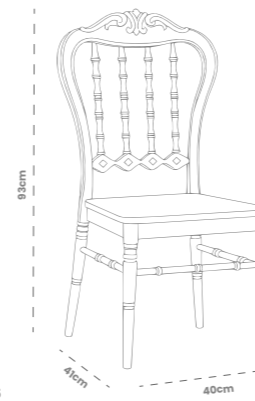

- Nature
  Friendly
- Easy to
  Clean
- No Assembly
  Required
- Stackable
- UV-Added
  Paint
- Hot-Cold
  Resistance
- Impact
  Resistant
- Indoor/Outdoor
  Use
- Not Affected
  by Water

The Nunta Wedding Chair, with its elegant and classic lines, boasts a striking aesthetic with its uniquely crafted backrest. Manufactured from 100% polypropylene using a single-piece injection molding process, it is ideal for both indoor and outdoor use thanks to its UV, impact, and scratch resistance. Its comfortable seating, robust frame, and stackable design make it a perfect fit for any event.

20'DC: 495 piece

40'HC: 1140 piece

100 M3 TIR: 1728 piece