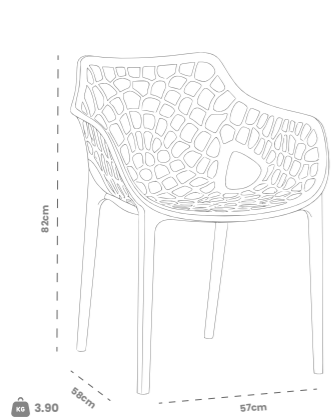

YELLOW

WHITE

BEIGE

The Paris Chair, with its contemporary design and superior material quality, is an ideal choice for outdoor projects. Manufactured from 100% polypropylene using a single-piece injection molding technology, it offers high impact and scratch resistance. Its UV-protected structure makes it suitable for long-term outdoor use. Its ergonomic form ensures comfort, while its stackable structure offers advantages in logistics and storage. It offers both an aesthetic and functional seating solution for cafes, restaurants, hotels, and social spaces.

20'DC: 415 piece

40'HC: 950 piece

100 M3 TIR: 1400 piece

| Viva Chair

BLACK ANTHRACITE WHITE BEIGE YELLOW RED BLUE

The Viva Chair is an essential piece for modern outdoor spaces, captivating with its unique design and high durability. Manufactured from 100% polypropylene using a single-piece injection molding method, Viva offers maximum resistance to impacts, scratches, and UV rays. Its ergonomic form offers comfort, while a variety of color options allow it to adapt to any concept. Its stackable design facilitates easy storage and transport, making it an aesthetic and functional solution for restaurants, cafes, terraces, and social spaces.