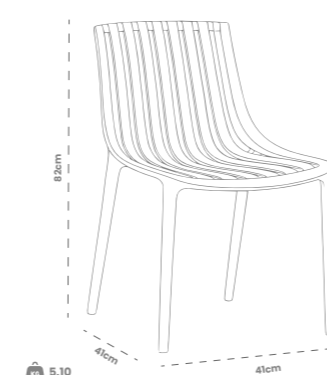

The Monaco Chair, with its dynamic design featuring modern lines, is both an aesthetic and functional outdoor solution. Made from 100% polypropylene using a single-piece injection molding process, it adapts to challenging outdoor conditions with its impact- and scratch-resistant surface and UV-protected structure. Its ergonomic armrest design offers superior seating comfort, while its stackability optimizes space utilization. The Monaco is a powerful and contemporary choice for restaurants, cafes, terraces, and social spaces.

The Monaco Outdoor Chair, with its simple lines and contemporary form, is an ideal seating solution for outdoor spaces. Manufactured from 100% polypropylene using a single-piece injection molding technology, this model offers high impact and scratch resistance. Its UV-resistant structure makes it safe for use both indoors and outdoors. Its ergonomic seating and stackable form ensure both comfort and operational efficiency. Monaco combines aesthetics and functionality for modern outdoor projects.