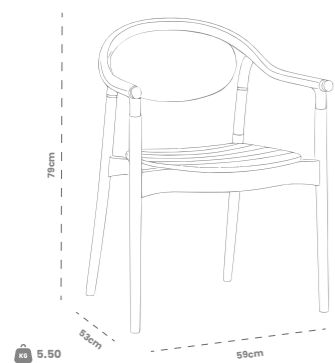

20'DC: 415 piece

40'HC: 950 piece

100 M3 TIR: 1400 piece

| Tokyo Chair

BLACK

BROWN

WHITE

The Tokyo Chair offers a powerful solution for contemporary spaces with its modern design and material compatibility. Its transparent polycarbonate back enhances its aesthetic appeal, while its polypropylene body and seat provide high resistance to impacts, scratches, and UV rays. Designed for indoor and outdoor use, the Tokyo chair's stackable design simplifies logistics and storage. It's an ideal choice for cafes, restaurants, hotels, and outdoor projects. Developed for professional users seeking both design and functionality, it's a perfect fit.