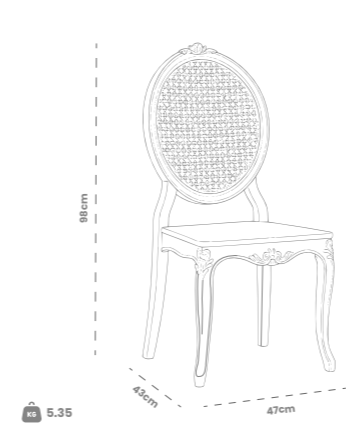

- Nature
  Friendly
- Easy to
  Clean
- No Assembly
  Required
- Stackable
- UV-Added
  Paint
- Hot-Cold
  Resistance
- Impact
  Resistant
- Indoor/Outdoor
  Use
- Not Affected
  by Water

Combining classic elegance with modern technology, the Voda Wedding Chair stands out with its stylish Hazeran detail on the back. Made from polypropylene, this durable and lightweight model offers UV resistance and long-lasting use both indoors and outdoors. Its stackable design allows for practical storage, and the Voda adds a sophisticated touch to any event.

- 20'DC: 280 piece
- 40'HC: 648 piece
- 100 M3 TIR: 936 piece