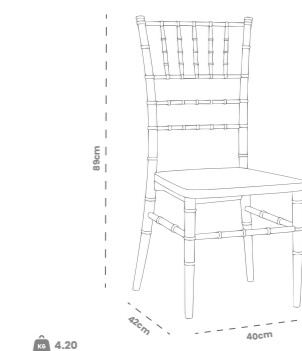

- 20' DC: 550 piece
- 40' HC: 1260 piece
- 100 M3 TIR: 1650 piece

G/W: 40 D/D: 42 Y/H: 89 4.2