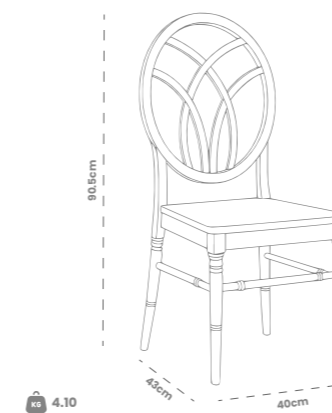

- Nature
  Friendly
- Easy to
  Clean
- No Assembly
  Required
- Stackable
- UV-Added
  Paint
- Hot-Cold
  Resistance
- Impact
  Resistant
- Indoor/Outdoor
  Use
- Not Affected
  by Water

The Svadba Wedding Chair adds a touch of elegance to receptions with its stylish and unique back design, while its robust construction, crafted using single-piece injection molding technology, ensures long-lasting use. Made from polypropylene, this model is resistant to impacts and scratches, and its UV resistance makes it suitable for both indoor and outdoor use. With its stackable design and comfortable seating, the Svadba is an ideal choice for events, offering a blend of aesthetics and functionality.

20'DC: 495 piece

40'HC: 1140 piece

100 M3 TIR: 1728 piece