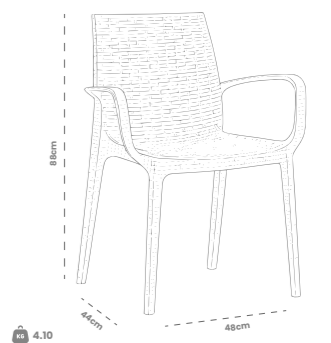

20'DC: 395 piece

40'HC: 910 piece

100 M3 TIR: 1165 piece