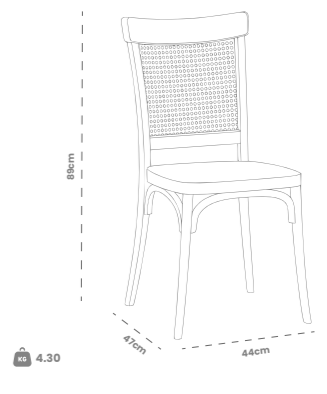

The Alba Chair, with its striped backrest and sharp lines, combines modern design with a powerful presence. Manufactured from 100% polypropylene using a single-piece injection molding method, this model offers superior resistance to UV rays, impacts, and scratches. Its ergonomic shape ensures comfort during long sessions. With its diverse color options and stackable design, the Alba is an ideal outdoor solution for cafes, restaurants, terraces, and social spaces.

The Lima Chair, with its elegant hazeran detail on the back, combines nostalgic texture with modern production techniques. Made from 100% polypropylene using a single-piece injection molding process. Its impact- and scratch-resistant surface and UV-protected structure make it suitable for both indoor and outdoor use. Its comfortable seating, diverse color options, and stackable form make it an aesthetically pleasing and functional solution for cafes, restaurants, terraces, and social spaces. Lima is a professional choice that integrates classic details into modern spaces.