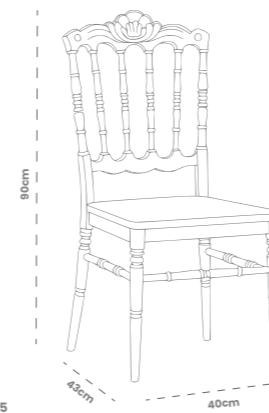

The Lepo Wedding Chair is a special design that combines elegance and durability. Manufactured from 100% polypropylene using a single-piece injection molding method, this model stands out visually with its elegant crown detail on the back. Resistant to UV rays, impacts, and scratches, it offers long-lasting use both indoors and outdoors. Its comfortable seating and stackable design make it an ideal choice for those seeking both an aesthetic and functional solution.