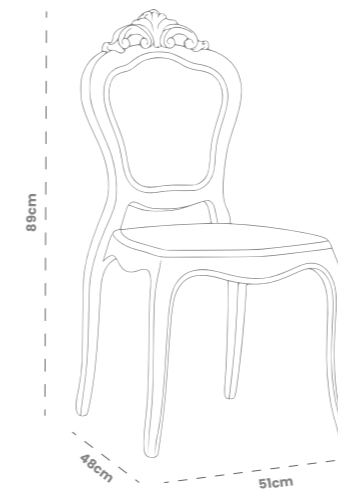

Standing out with its modern interpretation of classic elegance, the Tiffany polycarbonate wedding chair adds sparkle to any space with its transparent structure. Made from 100% durable polycarbonate, this model offers high break resistance. Its lightweight and stackable design makes it easy to transport and store. The Tiffany is an ideal and long-lasting choice for weddings, cocktail receptions, and all prestigious events.

- 
 20' DC: 550 piece
- 
 40' HC: 1260 piece
- 
 100 M3 TIR: 1650 piece

G/W: 40 D/D: 42 Y/H: 89  4.2

| Floria Transparent Chair

Polycarbonate chairs, with their transparent or colored designs, durability, and modern appearance, are widely preferred furniture for both indoor and outdoor use. These chairs are made of a high-strength, transparent or colored thermoplastic material called polycarbonate. Polycarbonate is a type of plastic that can be as transparent as glass, but is much lighter and more durable. These chairs often attract attention with their modern and stylish designs and are suitable for indoor and outdoor use. The use of UV-treated raw materials prevents color fading and maintains its aesthetic appearance for many years. Their ergonomic design ensures comfortable seating. Their lightweight construction makes them easy to transport and stack. They are the perfect choice for weddings, engagements, henna nights, receptions, and special events.

Ağırlık: 4.80 kg

20'DC: 450 piece

40'HC: 880 piece

100 M3 TIR: 1120 piece

||G/W: 52 D/D: 48 Y/H: 96 4.80

| Aros Chair

-  Nature Friendly
-  Easy to Clean
-  No Assembly Required
-  Stackable
-  UV-Added Paint
-  Hot-Cold Resistance
-  Impact Resistant
-  Indoor/Outdoor Use
-  Not Affected by Water