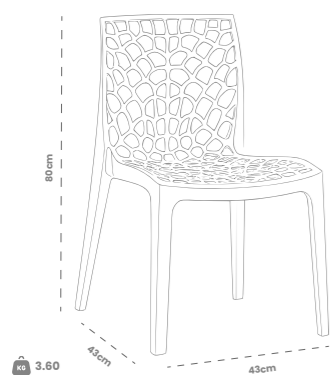

The Aden Chair, with its modern lines and unique perforated design, is a stylish and functional seating solution. Manufactured from 100% polypropylene using a single-piece injection molding technology, this model offers high resistance to UV rays, impacts, and scratches. The perforated back and seat enhance air circulation, ensuring comfort during long sessions. With a variety of color options and a stackable design, Aden is an innovative choice for cafes, restaurants, terraces, and social spaces.

| Sera Chair