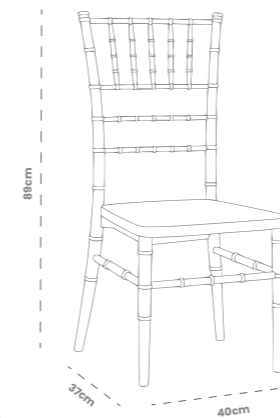

4.20

20'DC: 545 piece

40'HC: 1250 piece

100 M3 TIR: 1728 piece