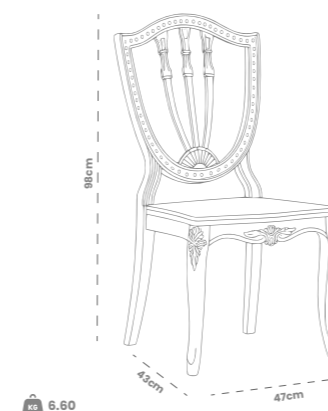

| Aros Chair

- Nature Friendly
- Easy to Clean
- No Assembly Required
- Stackable
- UV-Added Paint
- Hot-Cold Resistance
- Impact Resistant
- Indoor/Outdoor Use
- Not Affected by Water

Combining elegance and functionality, the Aros Wedding Chair is an ideal choice for special occasions, weddings, and other events. Made from high-quality polypropylene, this elegant model is both lightweight and durable. Its aesthetic design adds a classic touch to any space, while its stackability allows for easy storage after use. The Aros is the perfect choice for those seeking both visual appeal and practicality.

- 20' DC: 280 piece
- 40' HC: 648 piece
- 100 M3 TIR: 936 piece