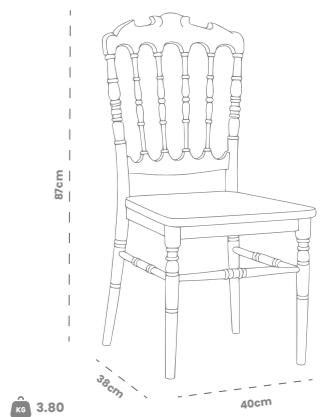

20'DC: 550 piece

40'HC: 1260 piece

100 M3 TIR: 1650 piece

||G/W: 40 D/D: 42 Y/H: 93.5  4.55

| Venus Transparent Chair

- 
Nature
Friendly
- 
Easy to
Clean
- 
No Assembly
Required
- 
Stackable
- 
UV-Added
Paint
- 
Hot-Cold
Resistance
- 
Impact
Resistant
- 
Indoor/Outdoor
Use
- 
Not Affected
by Water